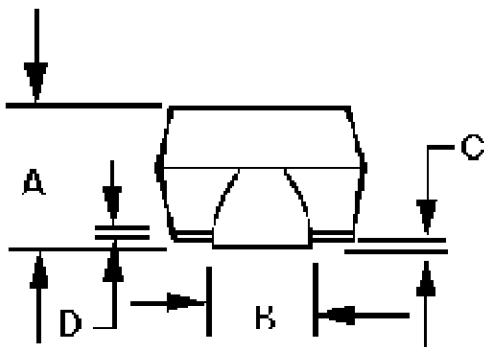

SMA/DO-214AC*

DIMENSIONS

	INCHES	MM
A	0.78 TO .116	1.98 TO 2.95
B	.067 TO .088	1.7 TO 2.24
C	.008MAX	.020MAX
D	.02MAX	.51MAX
E	.030 TO .060	.76 TO 1.52
F	.067 TO 0.94	1.65 TO 2.39
G	.204 TO .220	5.2 TO 5.59
H	.160 TO .181	4.06 TO 4.60
I	.101 TO .112	2.56 TO 2.85